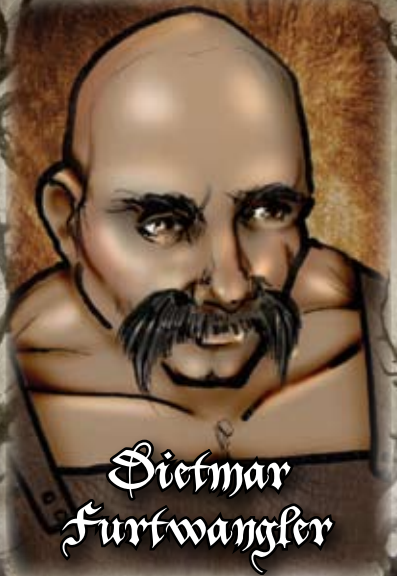

**Zosamund
Skunegut**

Dralle Hübscherin

Christian
Bernstorff

Ansässiger Bauer

A detailed illustration of a man with long, wavy brown hair and a goatee, wearing a dark purple tunic with a chain necklace. He is set against a textured, brownish-gold background with dark, gnarled tree branches framing the scene.

Ortwin
Zockenfeld

Dorfschulze

Friedrich
Kampfer

Schreiber des Dorfschulzen

**Eberhard
Eisenmeister**

Nachtwächter

**Züdiger
Ortlieb**

Kecker Dorfknabe

**Sietmar
Furtwangler**

Bulliger Schmied

Valentin
Yakusenko

Lederer

Stepan
Solovi

Grobschlächtiger Holzfäller

**Hanna
Sefiger**

Dorf-Hebamme

**Zieselotte
Reisegang**

Fallenstellerin

A detailed illustration of a young woman with long, golden-blonde hair styled in a thick braid. She has blue eyes and a serious expression, looking slightly to the left. She is wearing a blue, off-the-shoulder top with a brown leather strap across her shoulder. The background is a textured, brownish-gold surface with dark, gnarled tree branches framing the scene.